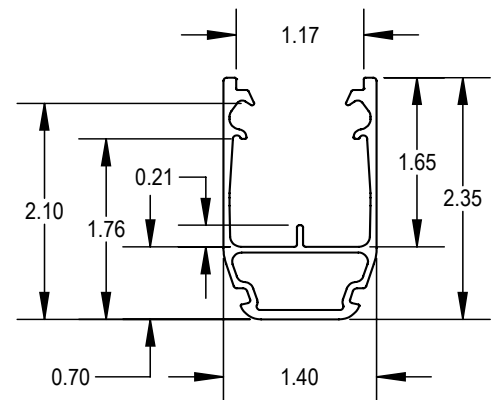

ITEM NO	DESCRIPTION	QTY IN KIT
1	Aire Rail, A2, Black(or Clear), 170	1

Part Number	Description
AE-A2-170B	AIRE RAIL, A2, BLACK, 170
AE-A2-170M	AIRE RAIL, A2, MILL, 170

1) Aire A2

Part Number	Material	Value
AE-A2-170B	6000-Series Aluminum	Black
AE-A2-170M	6000-Series Aluminum	Clear