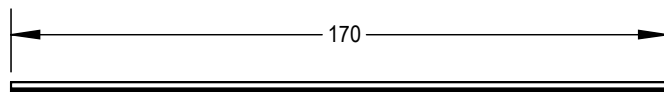

ITEM NO	DESCRIPTION	QTY IN KIT
1	Aire Rail, A2, Black(or Clear), 170	1

Part Number	Description
AE-A2-170B	AIRE RAIL, A2, BLACK, 170
AE-A2-170M	AIRE RAIL, A2, MILL, 170

1) Aire A2

Part Number	Material	Value
AE-A2-170B	6000-Series Aluminum	Black
AE-A2-170M	6000-Series Aluminum	Clear